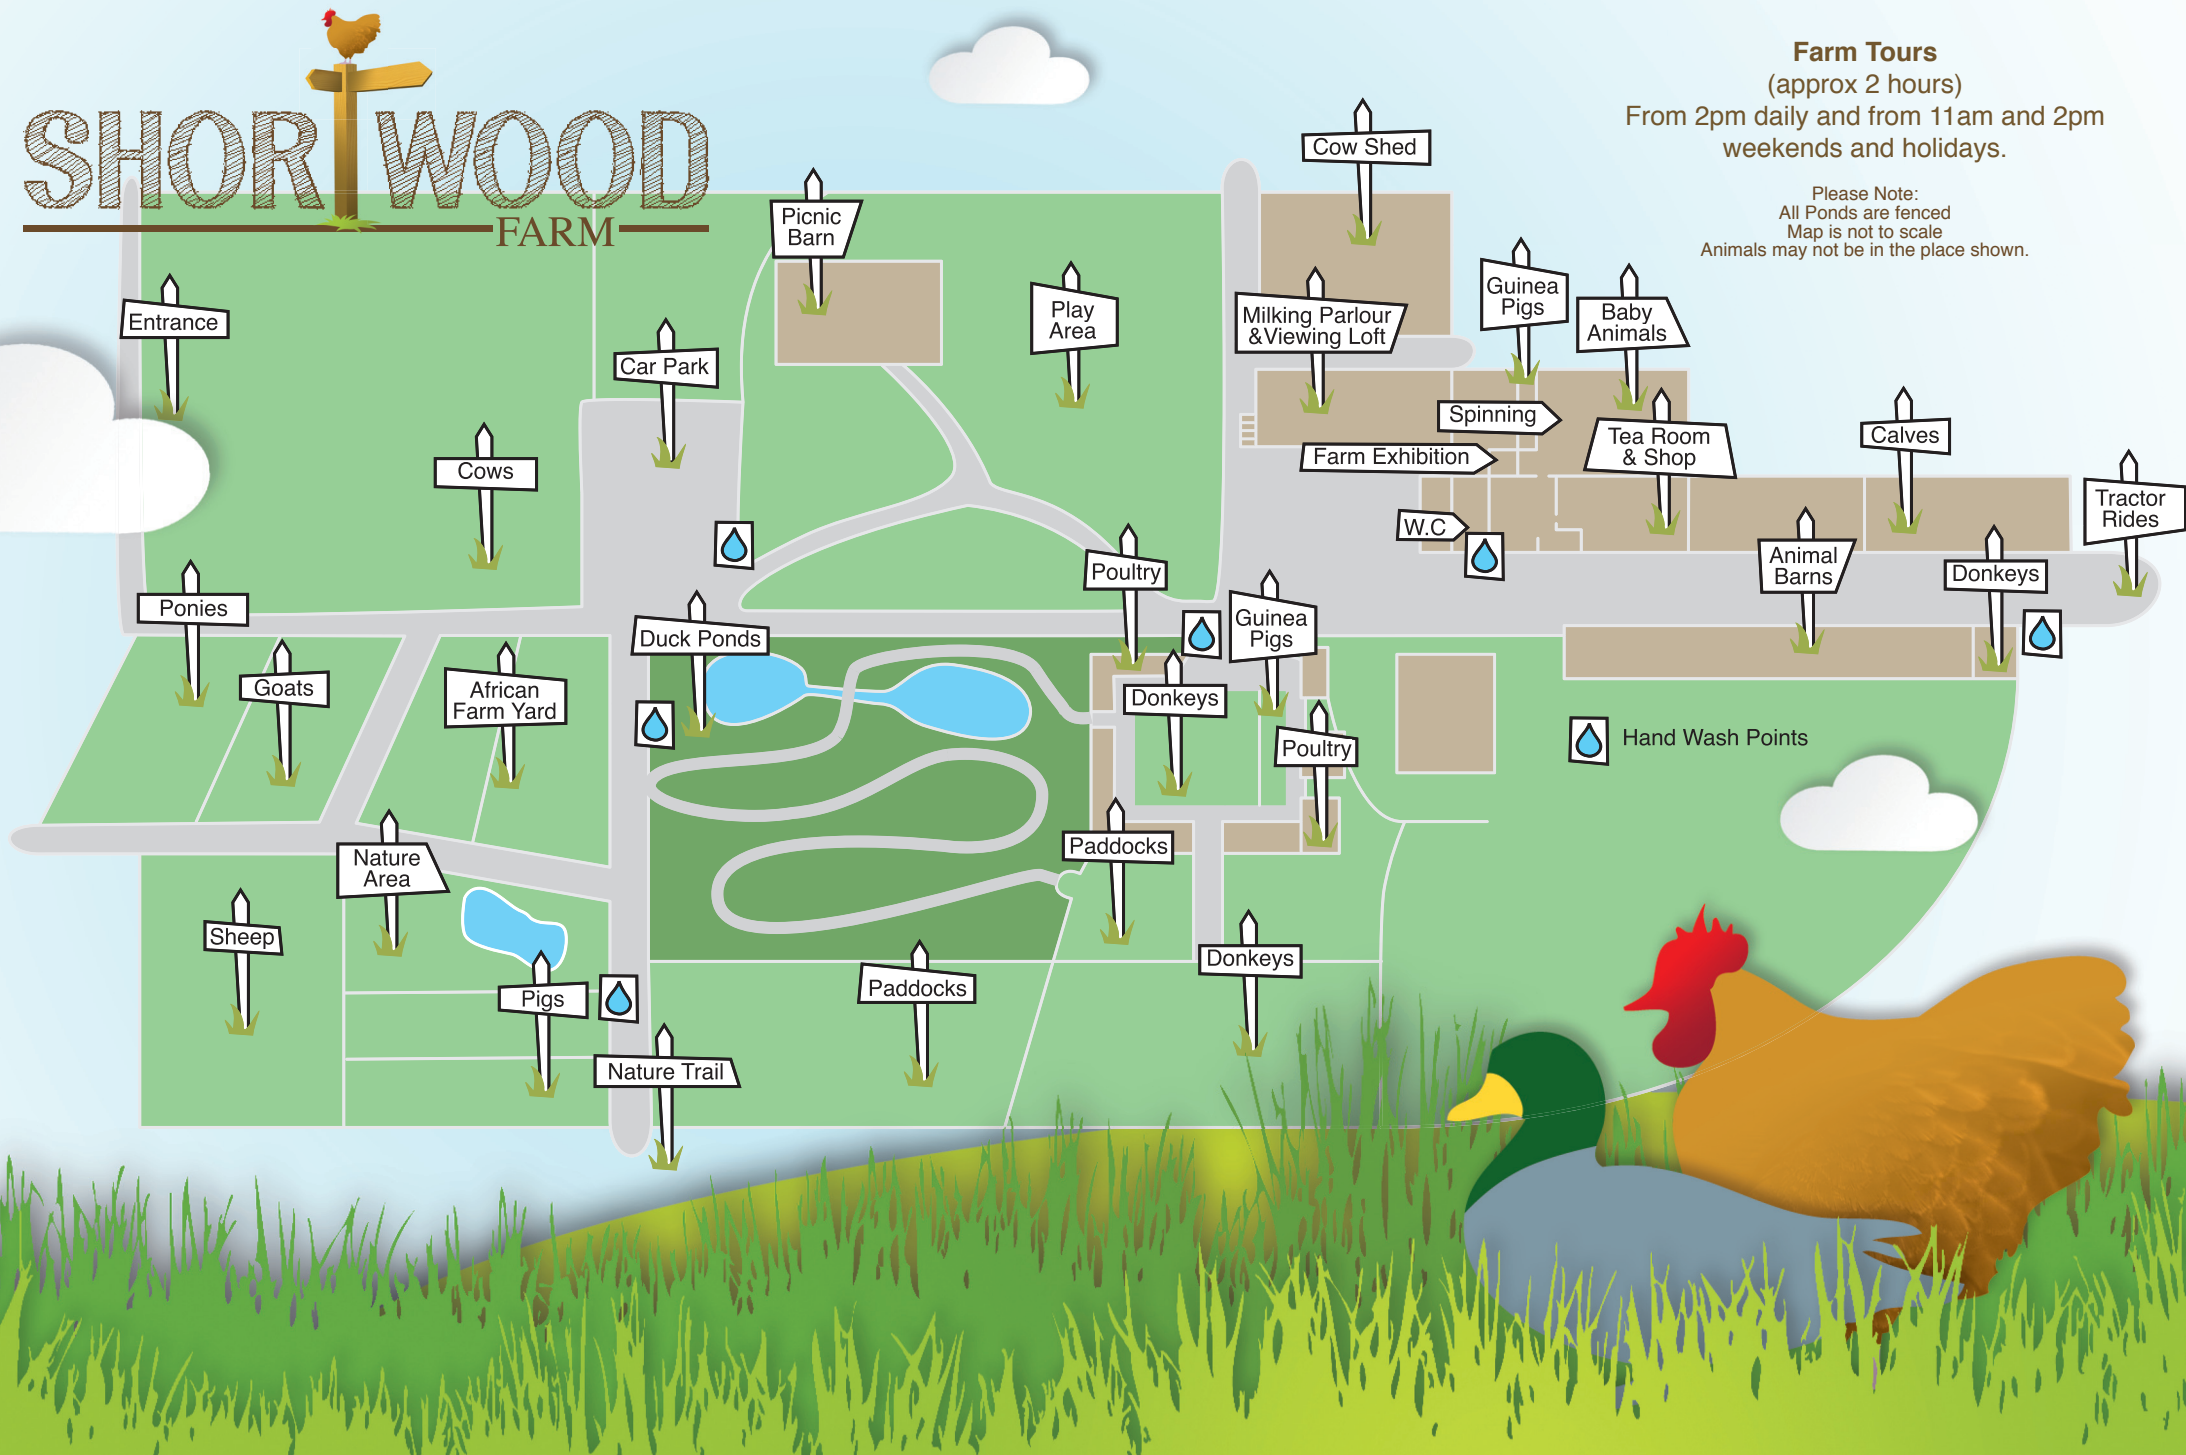

# SHORTWOOD FARM

**Farm Tours**  
 (approx 2 hours)  
 From 2pm daily and from 11am and 2pm  
 weekends and holidays.

Please Note:  
 All Ponds are fenced  
 Map is not to scale  
 Animals may not be in the place shown.